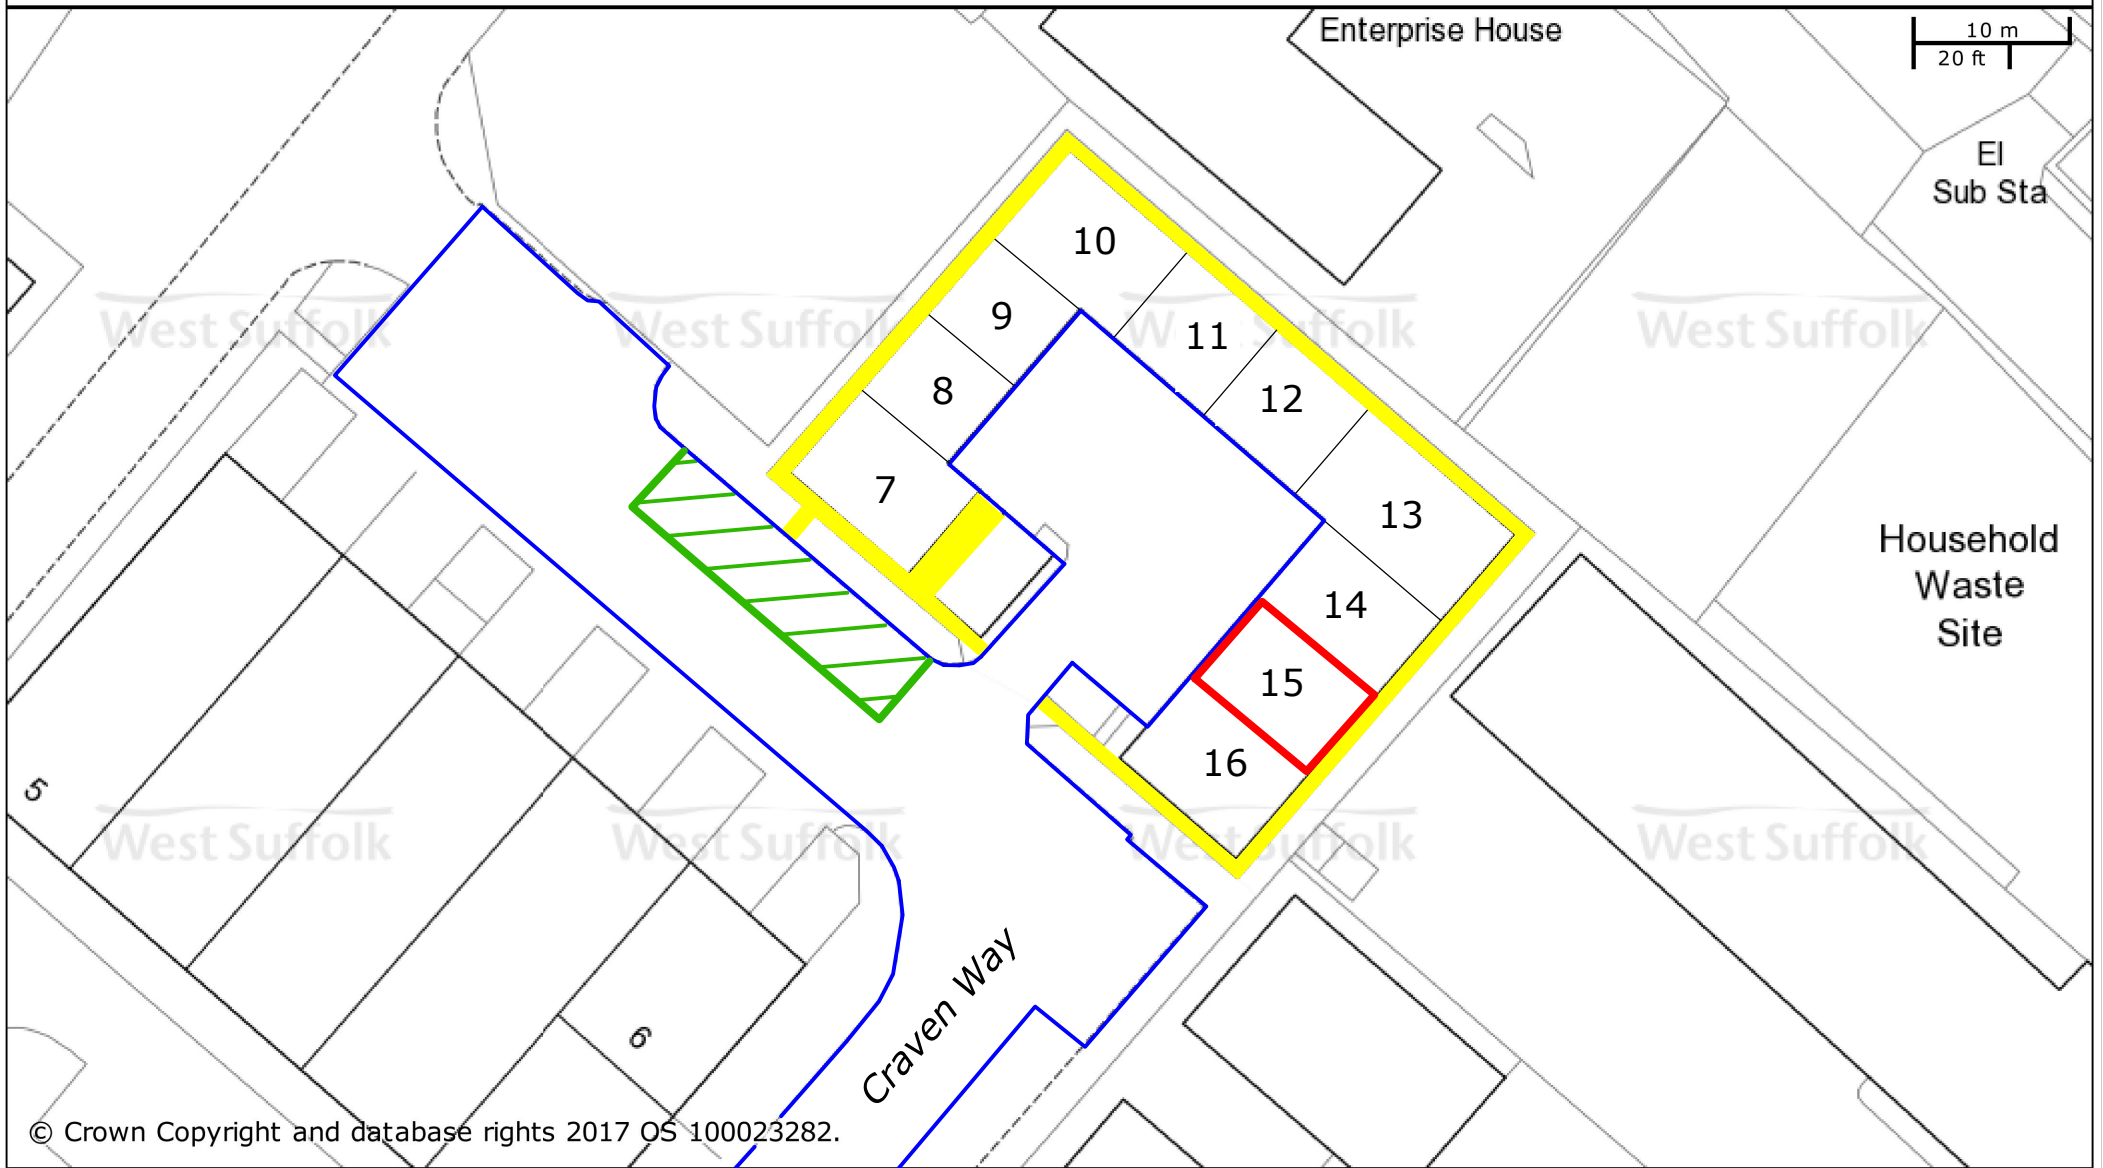

# UNIT 15 CRAVEN WAY, NEWMARKET, CB80BW, EXISTING AND PROPOSED BLOCK PLAN

St Edmundsbury BC  
Western Way  
Bury St Edmunds  
IP33 3YU  
01284 763233

Forest Heath & St Edmundsbury councils  
**West Suffolk**  
working together  
www.westsuffolk.gov.uk

Forest Heath DC  
College Heath Road  
Mildenhall  
IP28 7EY  
01638 719000

Scale: 1:500

Printed on: 4/4/2017 at 9:11 AM by kstuck

© Crown Copyright and database rights 2017  
OS 100023282/100019675.